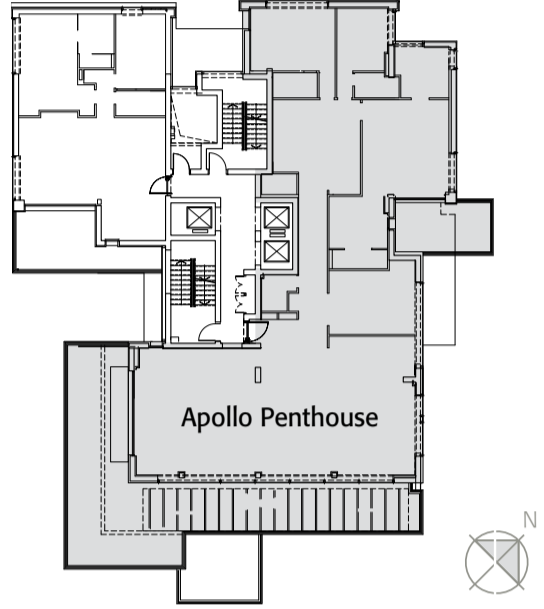

OLYMPIC RESIDENCE

The Skyline of Limassol

Apollo Penthouse 14th floor

| Areas | |
|----------|----------|
| Net | 316 sq.m |
| Common | 54 sq.m |
| Verandas | 111 sq.m |
| Total | 481 sq.m |