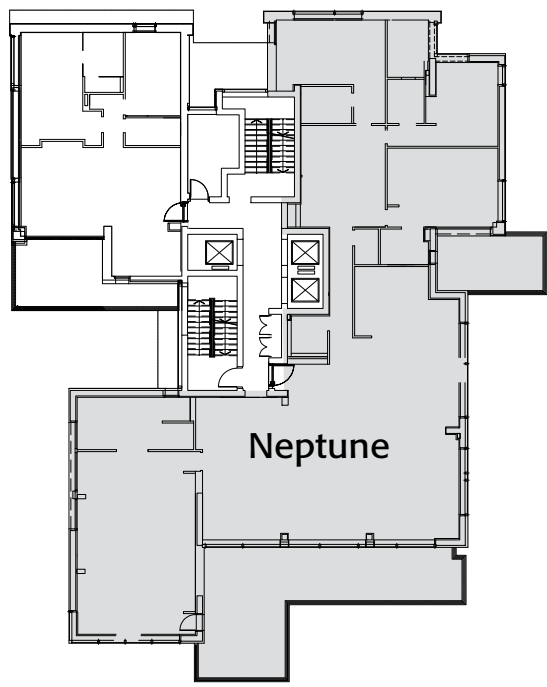

The Skyline of Limassol

"Neptune" Penthouse
13th floor

Areas	
Net	376 sq.m
Common	57 sq.m
Verandas	67 sq.m
Total	500 sq.m